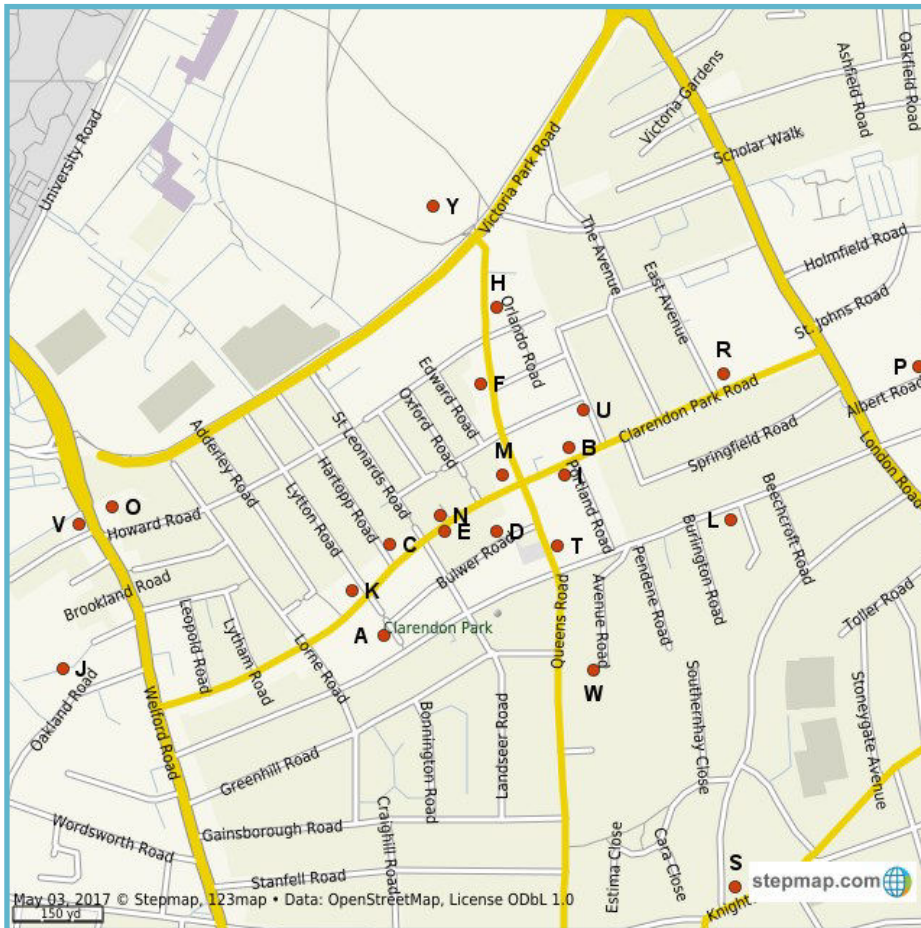

ArtBeat Venues

- **A** Avenue Primary School
- **B** Christchurch, Clarendon Park Rd
- **C** Create Studios
- **D** Clarendon Park Community Garden
- **E** Emma Brown Salon
- **F** Fingerprintz Delicafe
- **G** Fraser Noble Hall
- **H** Friends Meeting House
- **I** Geeta Bhavan Hindu Temple
- **J** Gur Panth Parkash Gurdwara
- **K** Guru Amar Das Gurdwara
- **L** Jewish Progressive Congregation
- **M** Knighton and Clarendon Park Club
- **N** Knighton Library, Clarendon Park
- **O** Leicester Antique Centre
- **P** Leicester Prep School
- **Q** St James the Greater (Music Room)
- **R** St John the Baptist Primary School
- **S** St Thomas More Church
- **T** Teshuvah Messianic Synagogue, Brice Hall
- **U** The Clarendon pub
- **V** .The Donkey Pub
- **W** Vernon House
- **X** Victoria Park

For full details of venue addresses see

www.clarendonpark.net