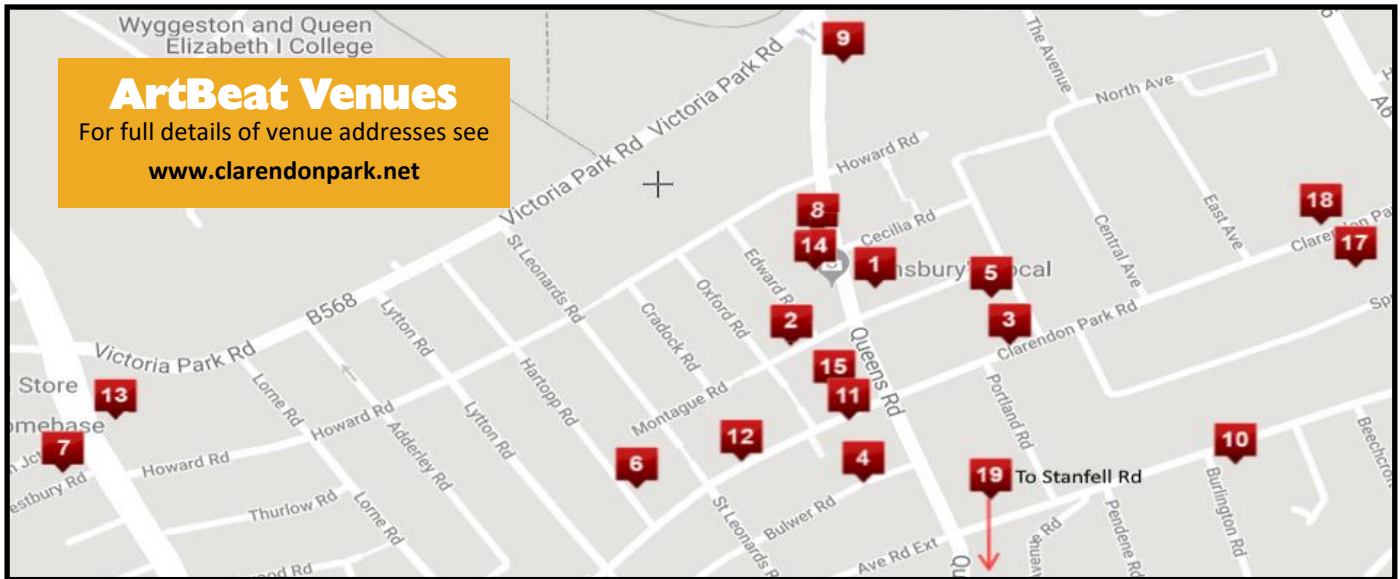

dance

Live Music at Rosebud

19:30 – 21:30 Rosebud

Round off the festival with a drink and some good music.

music affiliated

Wyggeston and Queen
Elizabeth I College

ArtBeat Venues

For full details of venue addresses see
www.clarendonpark.net

1 – Age UK

2 – All About Daisy

3 - Christchurch Halls

4 - Clarendon Park Community Garden

5 - Clarendon Pub

6 - Create Studios

7 – The Donkey

8 – Fingerprints Deli Cafe